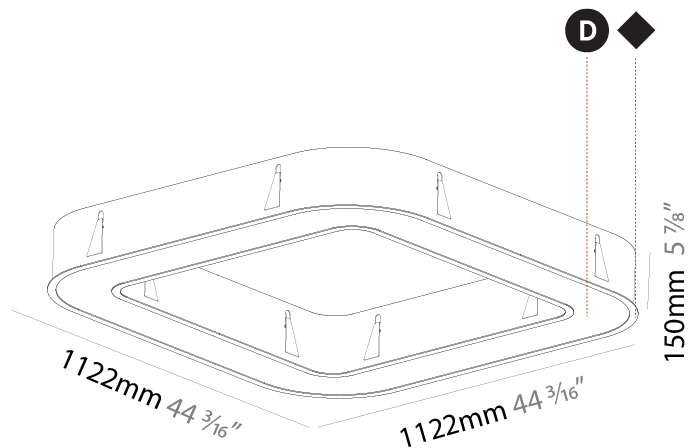

GENERAL

Series: Quantum
Brand: Prolicht
Division: Architectural
Mounting Type: Recessed
Mounting Location: Ceiling
Subcategory: Ambient

PHYSICAL

Shape: Square
Length (mm): 1122
Length (in): 44 ³/₁₆
Width (mm): 1122
Width (in): 44 ³/₁₆
Height (mm): 150
Height (in): 5 ⁷/₈
Min. Recessing Depth (mm): 160
Min. Recessing Depth (in): 6 ⁵/₁₆
Light Distribution: Direct
Weight (kg): 16.085
Weight (lbs): 35.39
Diffuser: PMMA - Opal or Micro-Prism
Fixture Finish: SSR / BKV / CWI / CRY / HAB / UFT / ITA / RUA / FTG / MYG / LOD / PUS / FRO / FUP / KIA / POP / BLS / SPG / MEY / GOH / GUM / CHC / COM / ABZ / JAG / OBR / MOS / ROR
Fixture Material: Aluminum

ELECTRICAL

Lamp Type: LED (Zhaga Standard)
Input Wattage (W): 60
Total Output Wattage (W): 48 / 38.4 (3500K)
Dimming: Non-Dimming / Phase Dimming (120Vac only) / 0-10V Dimming
Driver Included: Yes
Driver Location: Integrated
Driver Type: Constant Current - 120 / 277Vac
Driver Class: Class 2
Input Voltage (V): 120 - 277
Constant Current (MA): 350 / 1200 (3500K)

LED

Color Temperature (°K): 3000 / 3500 / 4000
Max. Delivered Lumen (lm): 5540 / 5733 / 5850
CRI: >80 CRI
Efficiency (%): 65
Lamp Life (hrs): 50000

OPTICAL

RATINGS AND CERTIFICATIONS

Certified By: Certified for North American Standards
IP rating: IP20

PROJECT
TYPE
SPECIFIER
QUANTITY
DATE