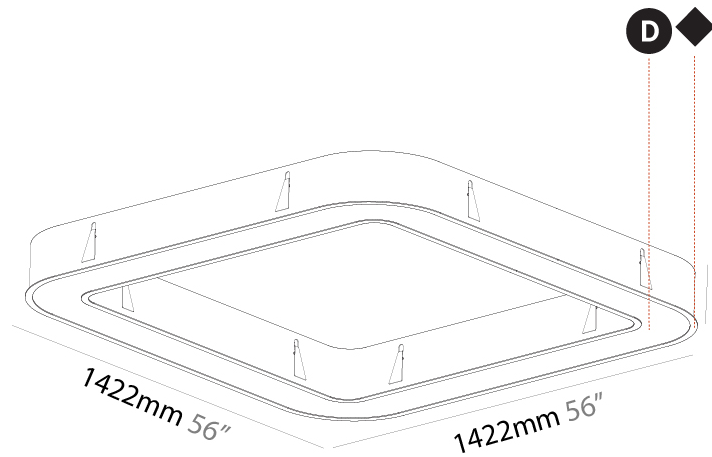

GENERAL

Series: Quantum
Brand: Prolicht
Division: Architectural
Mounting Type: Recessed
Mounting Location: Ceiling
Subcategory: Ambient

PHYSICAL

Shape: Square
Length (mm): 1422
Length (in): 56
Width (mm): 1422
Width (in): 56
Height (mm): 150
Height (in): 5 7/8
Min. Recessing Depth (mm): 160
Min. Recessing Depth (in): 6 3/16
Light Distribution: Direct
Weight (kg): 21.113
Weight (lbs): 46.45
Diffuser: PMMA - Opal or Micro-Prism
Fixture Finish: SSR / BKV / CWI / CRY / HAB / UFT / ITA / RUA / FTG / MYG / LOD / PUS / FRO / FUP / KIA / POP / BLS / SPG / MEY / GOH / GUM / CHC / COM / ABZ / JAG / OBR / MOS / ROR
Fixture Material: Aluminum

ELECTRICAL

Lamp Type: LED (Zhaga Standard)
Input Wattage (W): 80
Total Output Wattage (W): 64 / 51.2 (3500K)
Dimming: Non-Dimming / Phase Dimming (120Vac only) / 0-10V Dimming
Driver Included: Yes
Driver Location: Integrated
Driver Type: Constant Current - 120 / 277Vac
Driver Class: Class 2
Input Voltage (V): 120 - 277
Constant Current (MA): 350 / 800 (3500K)

LED

Color Temperature (*K): 3000 / 3500 / 4000
Max. Delivered Lumen (lm): 7380 / 7644 / 7800
CRI: >80 CRI
Efficiency (%): 65
Lamp Life (hrs): 50000

OPTICAL

RATINGS AND CERTIFICATIONS

Certified By: Certified for North American Standards
IP rating: IP20