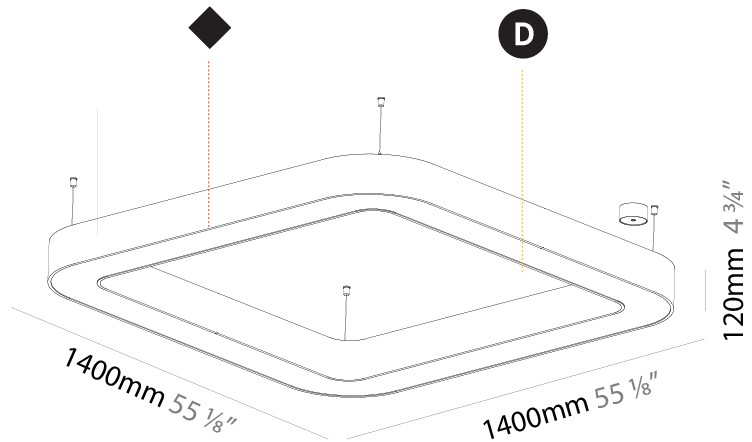

GENERAL

Series: Quantum
Brand: Prolicht
Division: Architectural
Mounting Type: Suspension
Mounting Location: Ceiling
Subcategory: Ambient

PHYSICAL

Shape: Square
Length (mm): 1400
Length (in): 55 1/8
Width (mm): 1400
Width (in): 55 1/8
Height (mm): 120
Height (in): 4 3/4
Max. Overall Height (mm): 2120
Max. Overall Height (in): 83 7/16
Light Distribution: Direct
Weight (kg): 17.644
Weight (lbs): 38.82
Diffuser: [PMMA - Opal or Micro-Prism](#)
Fixture Finish: [SSR / BKV / CWI / CRY / HAB / UFT / ITA / RUA / FTG / MYG / LOD / PUS / FRO / FUP / KIA / POP / BLS / SPG / MEY / GOH / GUM / CHC / COM / ABZ / JAG / OBR / MOS / ROR](#)
Fixture Material: Aluminum

ELECTRICAL

Lamp Type: LED (Zhaga Standard)
Input Wattage (W): 80
Total Output Wattage (W): 64 / 51.2 (3500K)
Dimming: [Non-Dimming / Phase Dimming (120Vac only) / 0-10V Dimming](#)
Driver Included: Yes
Driver Location: Integrated
Driver Type: Constant Current - 120 / 277Vac
Driver Class: Class 2
Input Voltage (V): 120 - 277
Constant Current (MA): 350 / 800 (3500K)

LED

[Color Temperature (°K): 3000 / 3500 / 4000](#)
Max. Delivered Lumen (lm): 7380 / 7644 / 7800
CRI: >80 CRI
Efficiency (%): 0.65
Lamp Life (hrs): 50000

OPTICAL

RATINGS AND CERTIFICATIONS

Certified By: Certified for North American Standards
IP rating: IP20

PROJECT
TYPE
SPECIFIER
QUANTITY
DATE