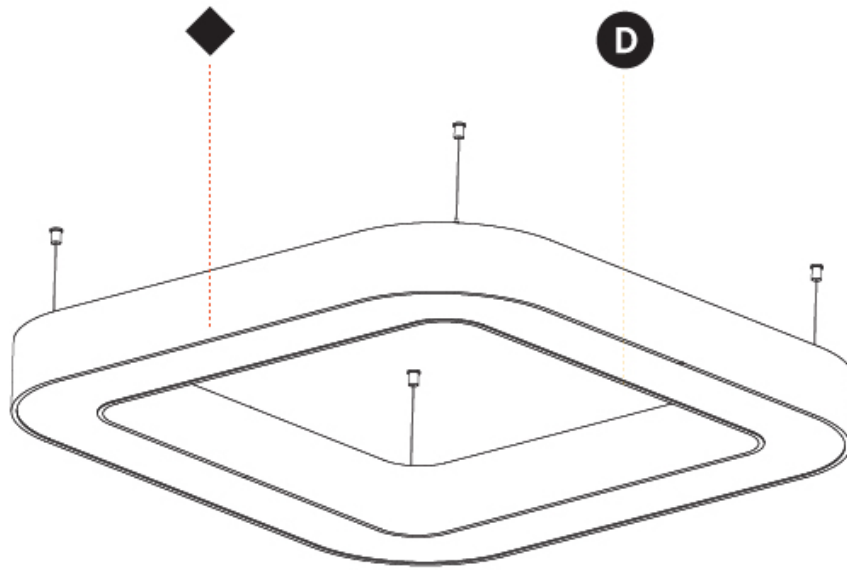

A30213-

PROJECT _____

TYPE _____

SPECIFIER _____

QUANTITY _____

DATE _____

A