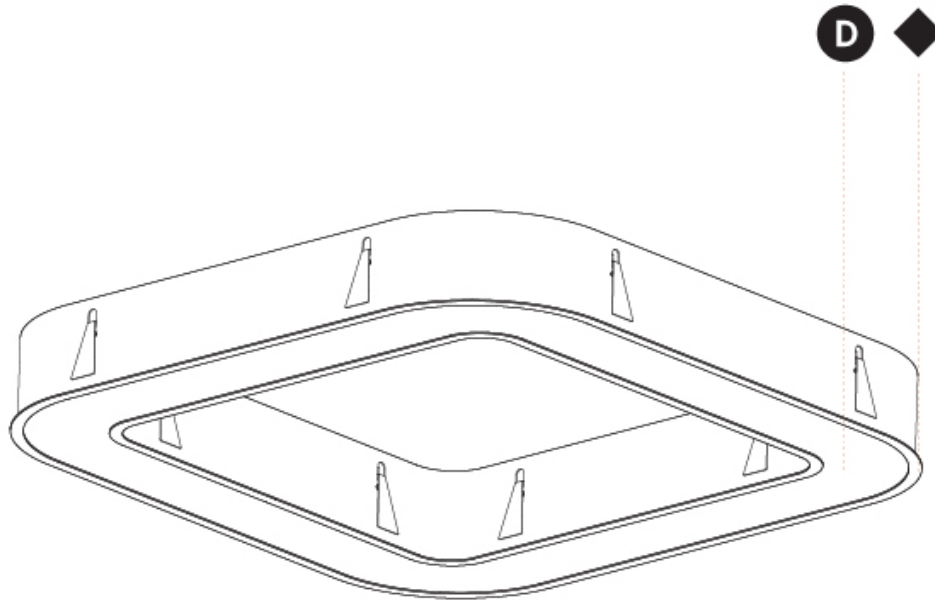

A37563-

PROJECT	_____
TYPE	_____
SPECIFIER	_____
QUANTITY	_____
DATE	_____