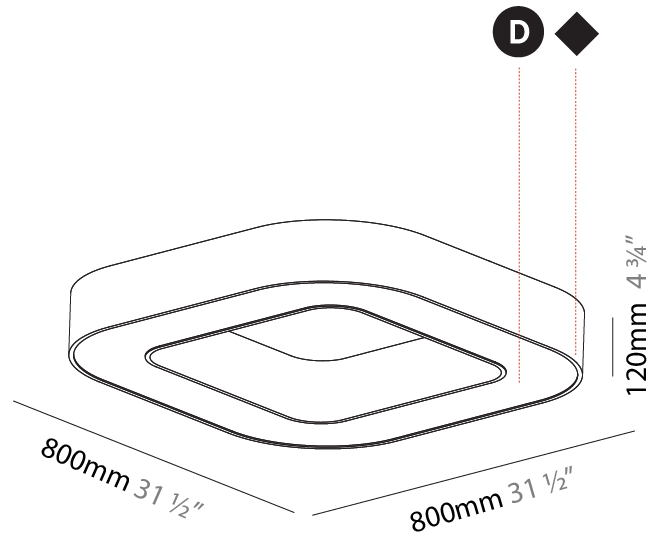

GENERAL

Series: Quantum
Brand: Prolicht
Division: Architectural
Mounting Type: Surface
Mounting Location: Ceiling
Subcategory: Ambient

PHYSICAL

Shape: Square
Length (mm): 800
Length (in): 31 1/2
Width (mm): 800
Width (in): 31 1/2
Height (mm): 120
Height (in): 4 3/4
Light Distribution: Direct
Weight (kg): 9.04
Weight (lbs): 19.92
Diffuser: PMMA - Opal or Micro-Prism
Fixture Finish: SSR / BKV / CWI / CRY / HAB / UFT / ITA / RUA / FTG / MYG / LOD / PUS / FRO / FUP / KIA / POP / BLS / SPG / MEY / GOH / GUM / CHC / COM / ABZ / JAG / OBR / MOS / ROR
Fixture Material: Aluminum

ELECTRICAL

Lamp Type: LED (Zhaga Standard)
Input Wattage (W): 40
Total Output Wattage (W): 32 / 25.6 (3500K)
Dimming: Non-Dimming / Phase Dimming (120Vac only) / 0-10V Dimming
Driver Included: Yes
Driver Location: Integrated
Driver Type: Constant Current - 120 / 277Vac
Driver Class: Class 2
Input Voltage (V): 120 - 277
Constant Current (MA): 350 / 800 (3500K)

LED

Color Temperature (°K): 3000 / 3500 / 4000
Max. Delivered Lumen (lm): 3690 / 3822 / 3900
CRI: >80 CRI
Efficiency (%): 65
Lamp Life (hrs): 50000

OPTICAL

RATINGS AND CERTIFICATIONS

Certified By: Certified for North American Standards
IP rating: IP20

PROJECT	
TYPE	
SPECIFIER	
QUANTITY	
DATE